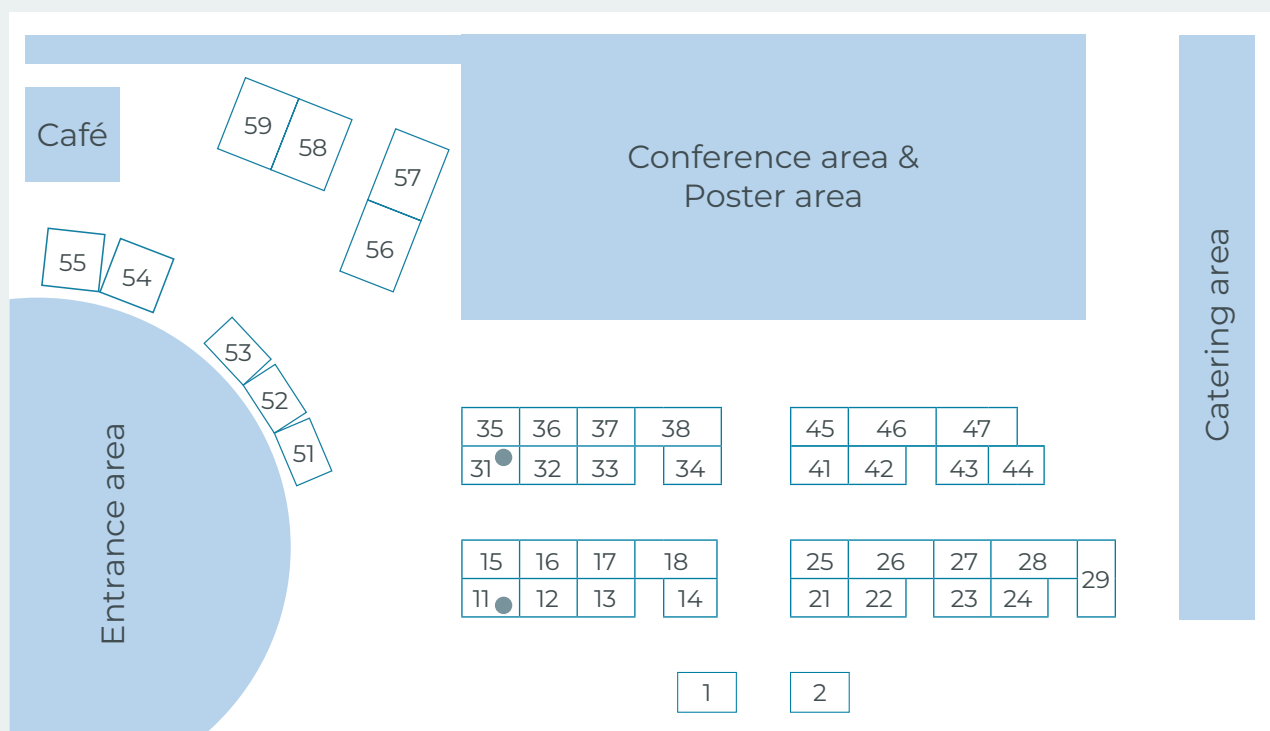

Exhibitor invitation

ITHEC is the leading international platform for innovations in the field of thermoplastic lightweight design. The event brings together the thermoplastic composites community – from industry and research to application developers and OEMs – and promotes direct exchange and practical technology transfer.

Book your booth now and take an active part in shaping the future of thermoplastic composites.

October 28-29, 2026 | Messe Bremen, Germany

Book your booth!

Booth size: 6 m²: 1, 2, 11, 12, 13, 14, 15, 16, 17, 21, 22, 23, 24, 25, 27, 31, 32, 33, 34, 35, 36, 37, 41, 42, 43, 44, 45, 51, 52, 53) | 8 m²: 29 | 9 m²: 18, 26, 28, 38, 46, 47, 54, 55 | 12 m²: 54, 55, 56, 57, 58, 59

Rubbish bin
from 10,50 €

Brochure stand
from 95 €

Display cabinets
from 273 €

Further configuration options, power supply, prints and extras are available and can be booked via the ITHEC webshop from the beginning of June 2026.